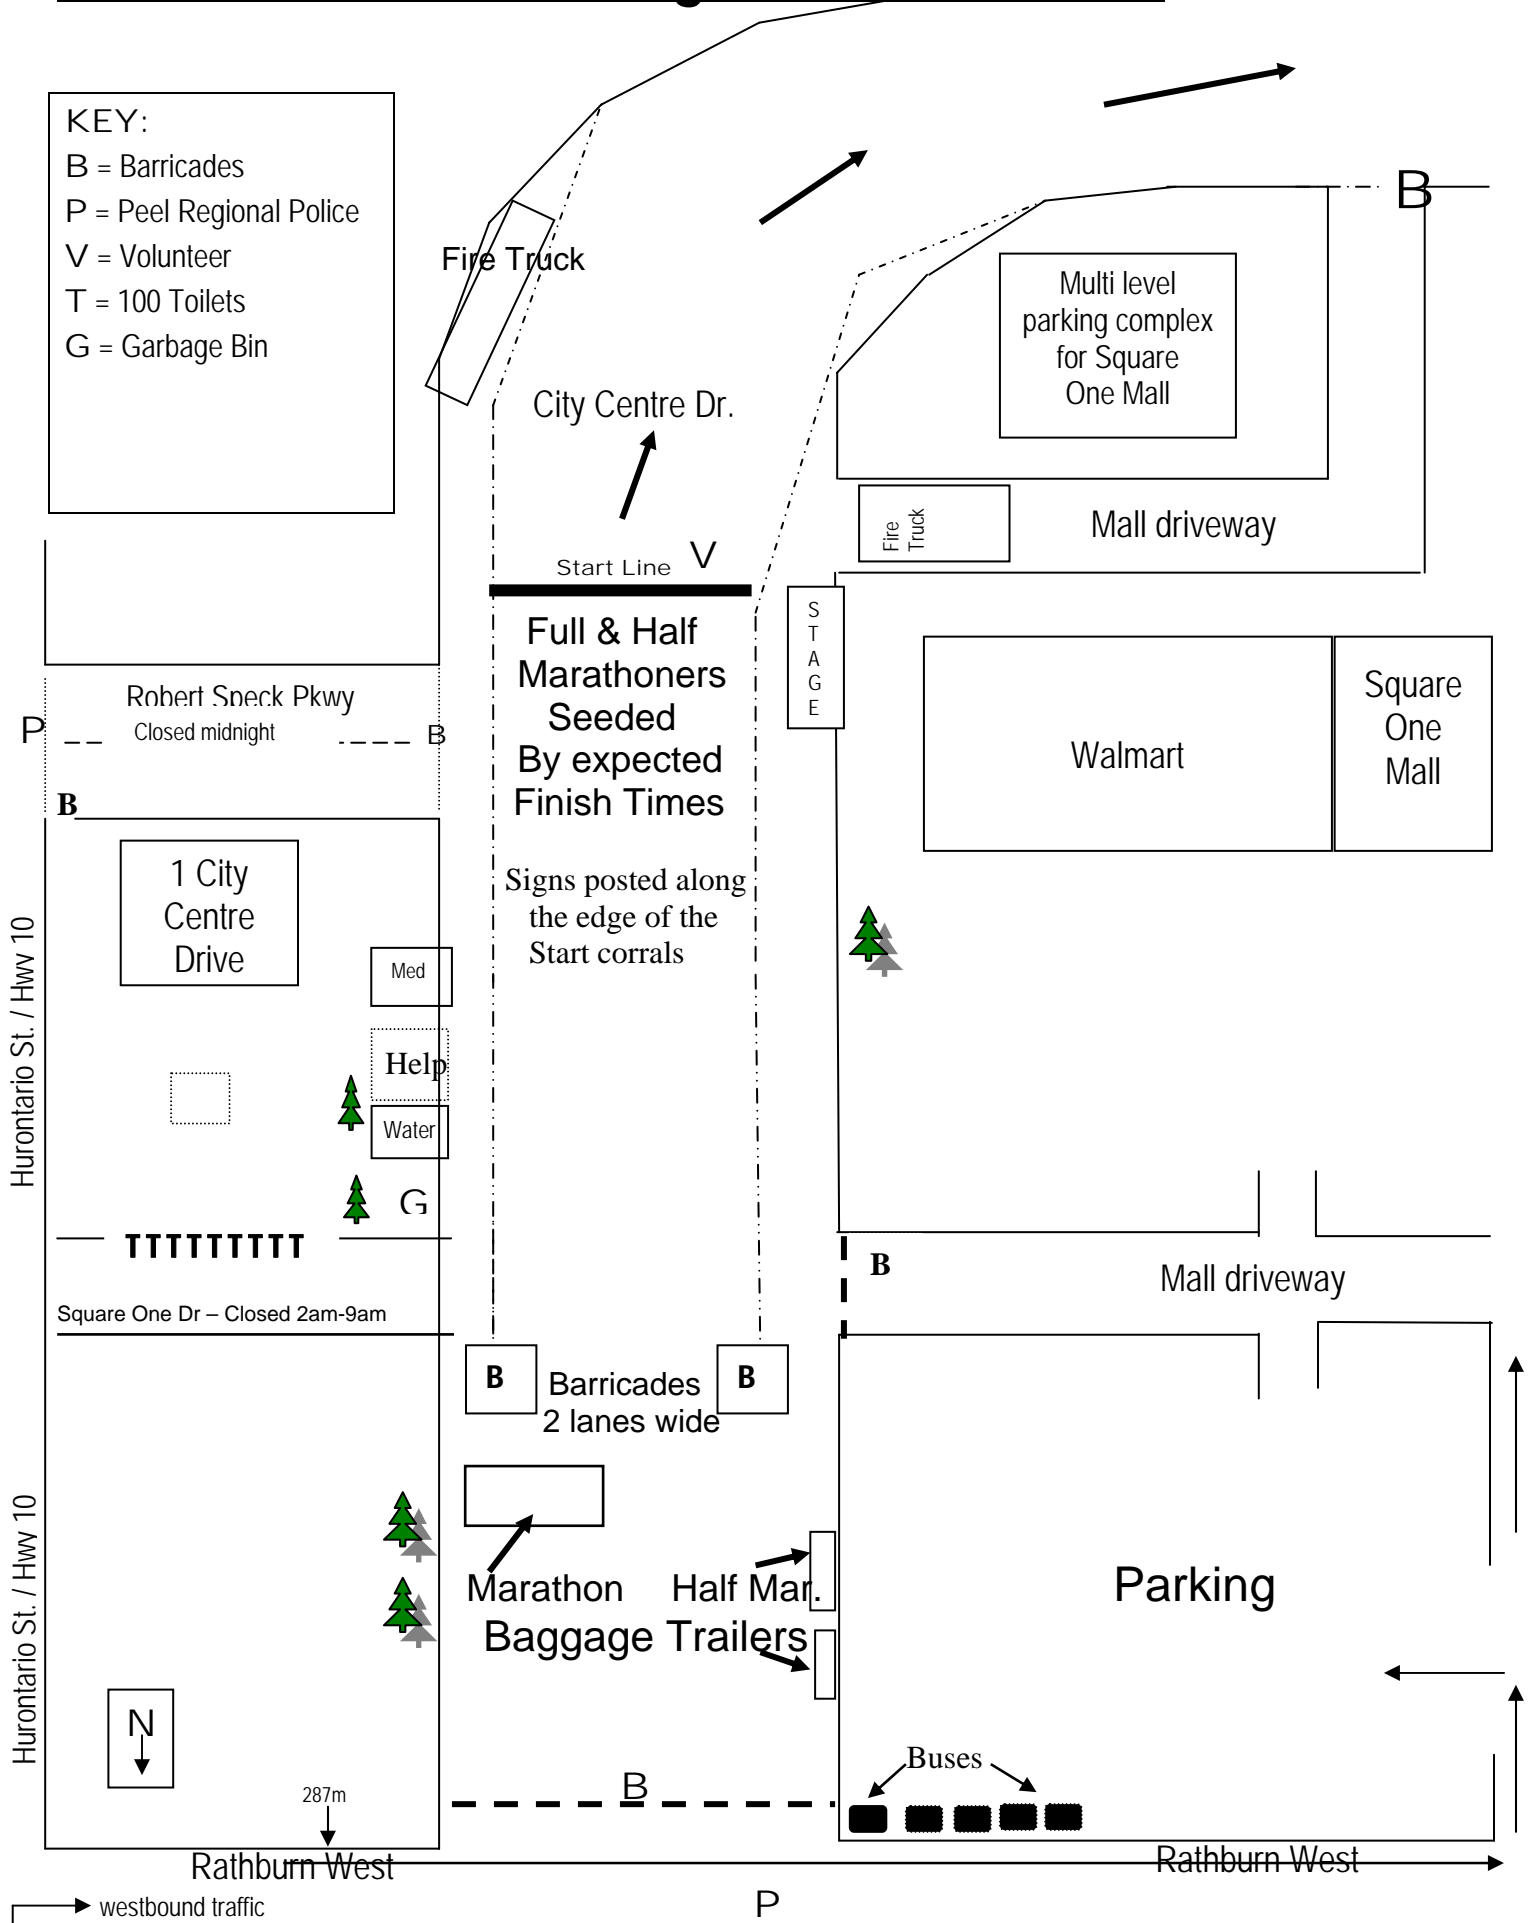

Start of 2009 Mississauga Marathon & Half

Kariya Gate
B

KEY:
 B = Barricades
 P = Peel Regional Police
 V = Volunteer
 T = 100 Toilets
 G = Garbage Bin

1 City Centre Drive

Full & Half Marathoners Seeded By expected Finish Times

Walmart

Square One Mall

TTTTTTTTT

Mall driveway

Barricades 2 lanes wide

Parking

Marathon Half Mar. Baggage Trailers

Buses

Rathburn West

Rathburn West

westbound traffic

P

287m