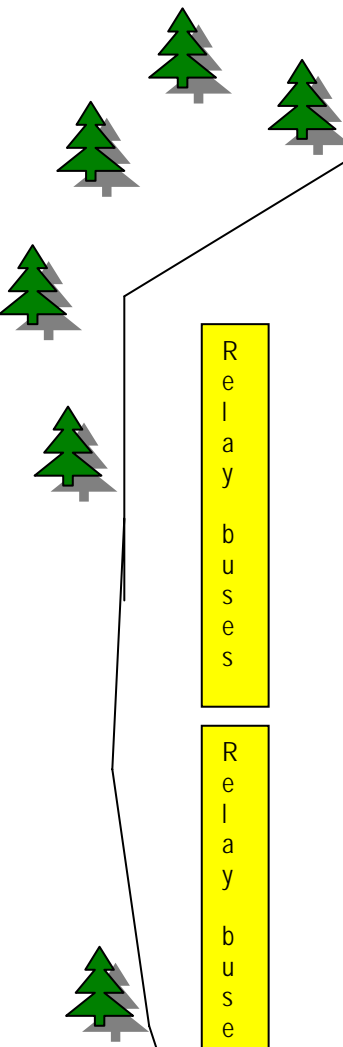

Mississauga Marathon  
10K Start Area  
Birchwood Park, Lakeshore Rd

Johnson's Lane

Porta Potties

Bus Entrance Only

b  
a  
r  
r  
i  
c  
a  
d  
e  
s

R  
e  
l  
a  
y  
b  
u  
s  
e  
s

R  
e  
l  
a  
y  
b  
u  
s  
e  
s

S  
t  
u  
d  
e  
n  
t  
R  
e  
l  
a  
y  
T  
e  
n  
t

H  
e  
l  
p  
B  
o  
o  
t  
h

W  
a  
t  
e  
r

W  
a  
t  
e  
r

B  
a  
g  
g  
a  
g  
e  
t  
r  
u  
c  
k

A  
n  
n  
o  
u  
n  
c  
e  
r